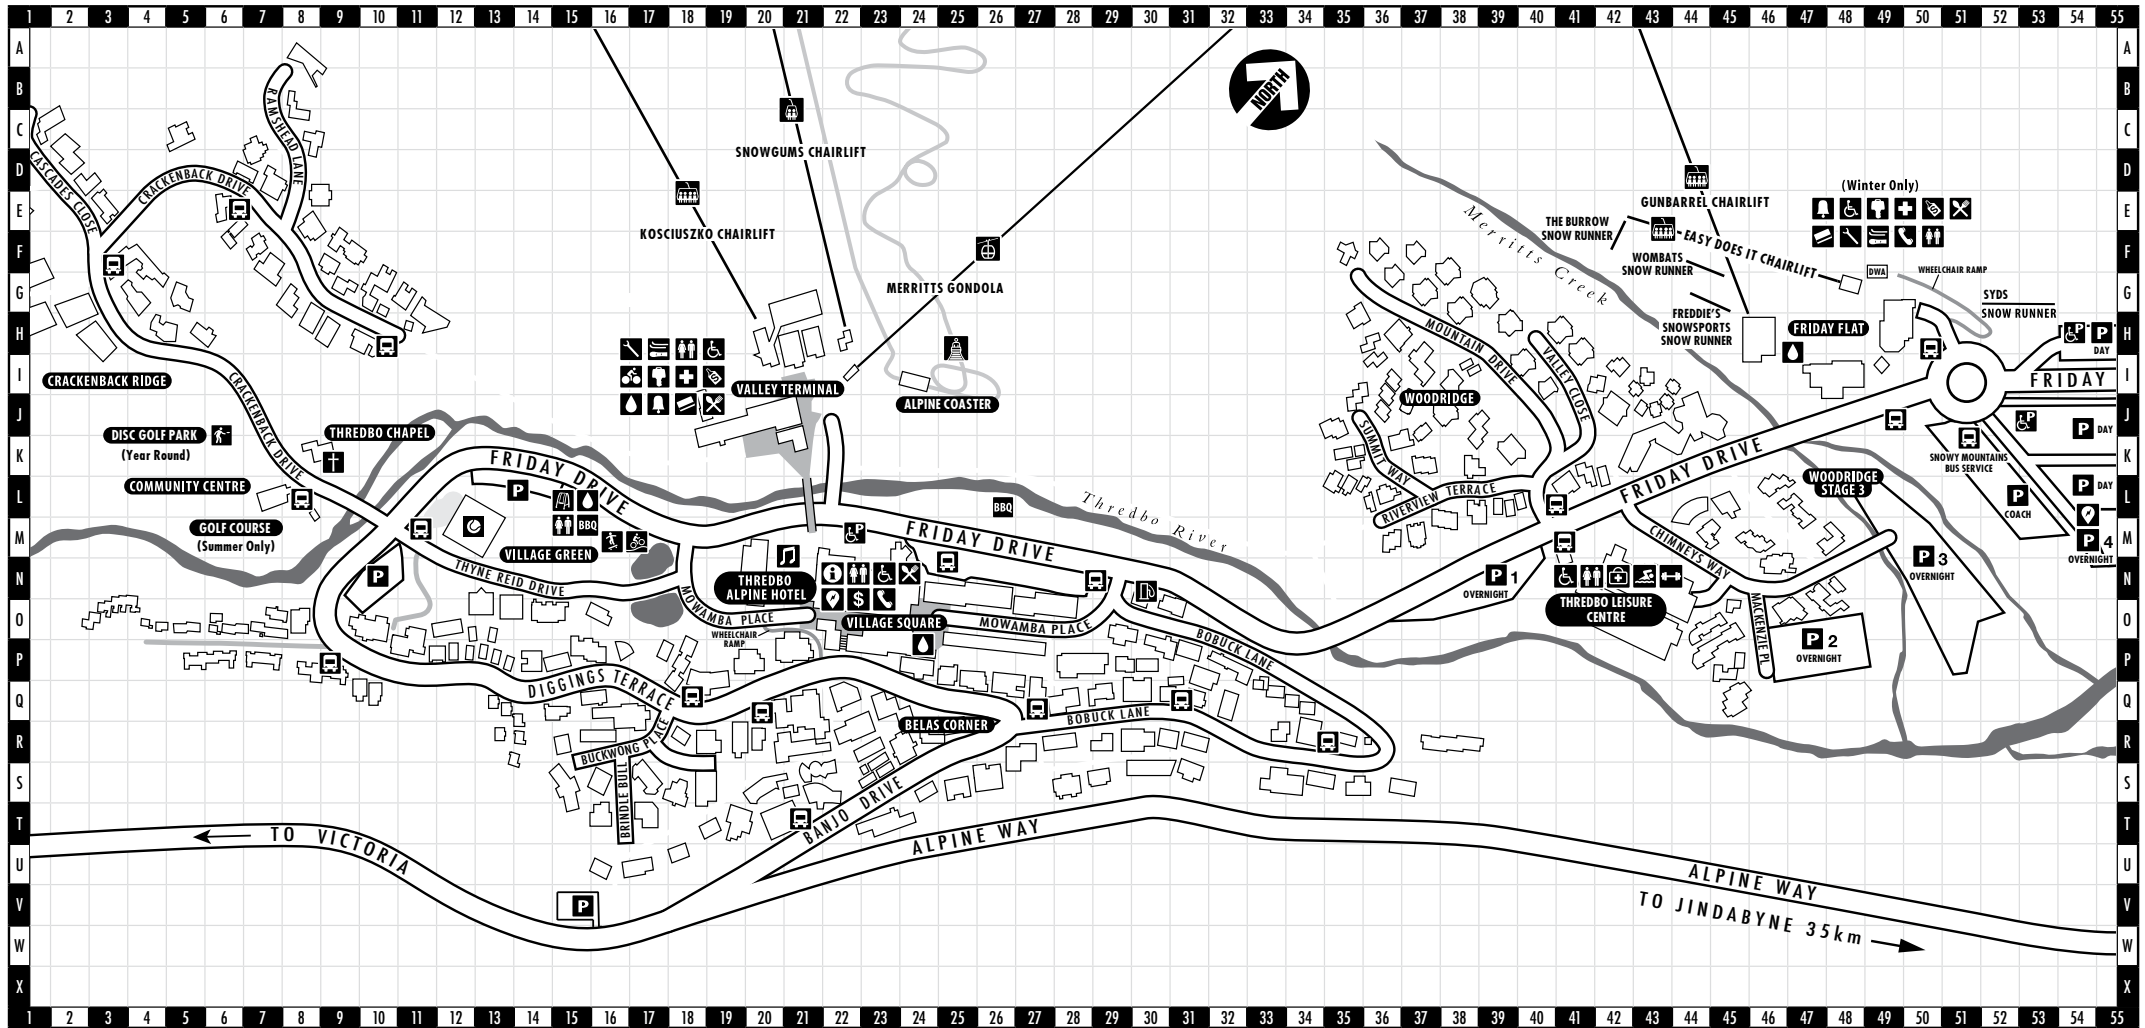

VILLAGE GUIDE

Year Round Reservations 1300 020 589